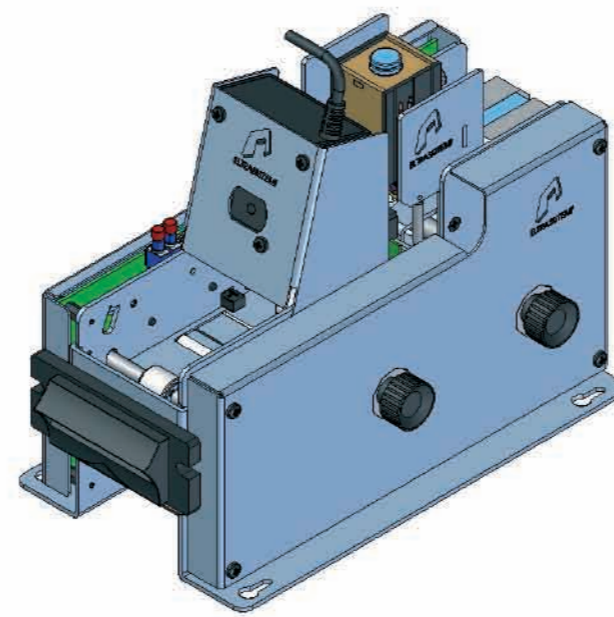

ELTRASISTEMI
ticketing & toll solutions

Ticketprint

ELTRAPARKING

RFID / Barcode System

ENTRY

BTD - EL9000 SERIES
Barcode ticket dispenser

PAYMENT

BTV - EL4000 SERIES
Barcode ticket validator

EXIT

BTR - EL0000 SERIES
Barcode ticket reader