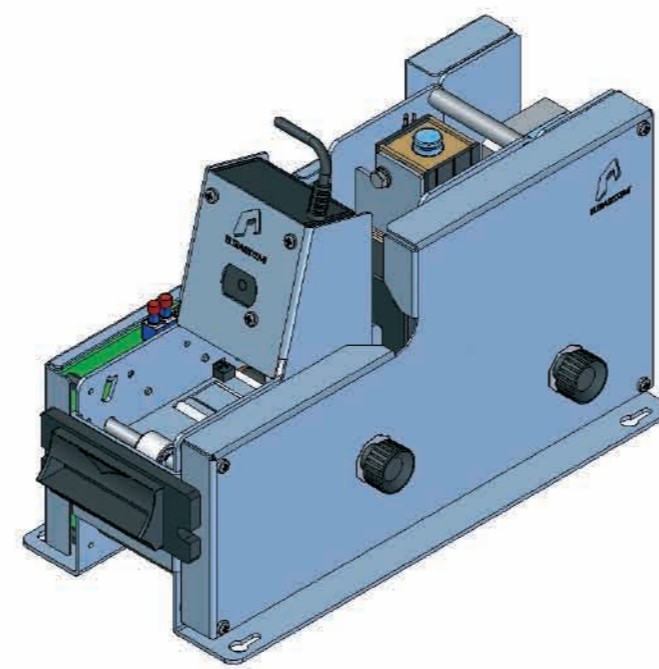

ELTRASISTEMI
ticketing & toll solutions

Ticketprint

ELTRAPARKING

RFID / Barcode System

ENTRY

BTD - EL9000 SERIES
Barcode ticket dispenser

PAYMENT

BTV - EL4000 SERIES
Barcode ticket validator

EXIT

BTR - EL0000 SERIES
Barcode ticket reader