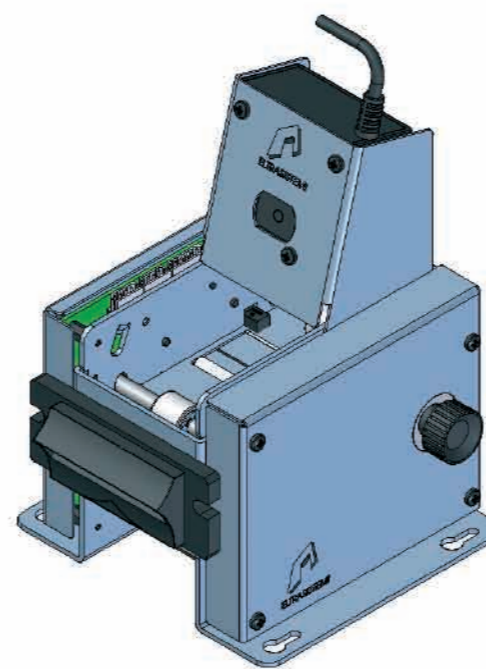

ELTRASISTEMI
ticketing & toll solutions

Ticketprint

ELTRAPARKING

RFID / Barcode System

ENTRY

BTD - EL9000 SERIES
Barcode ticket dispenser

PAYMENT

BTV - EL4000 SERIES
Barcode ticket validator

EXIT

BTR - EL0000 SERIES
Barcode ticket reader