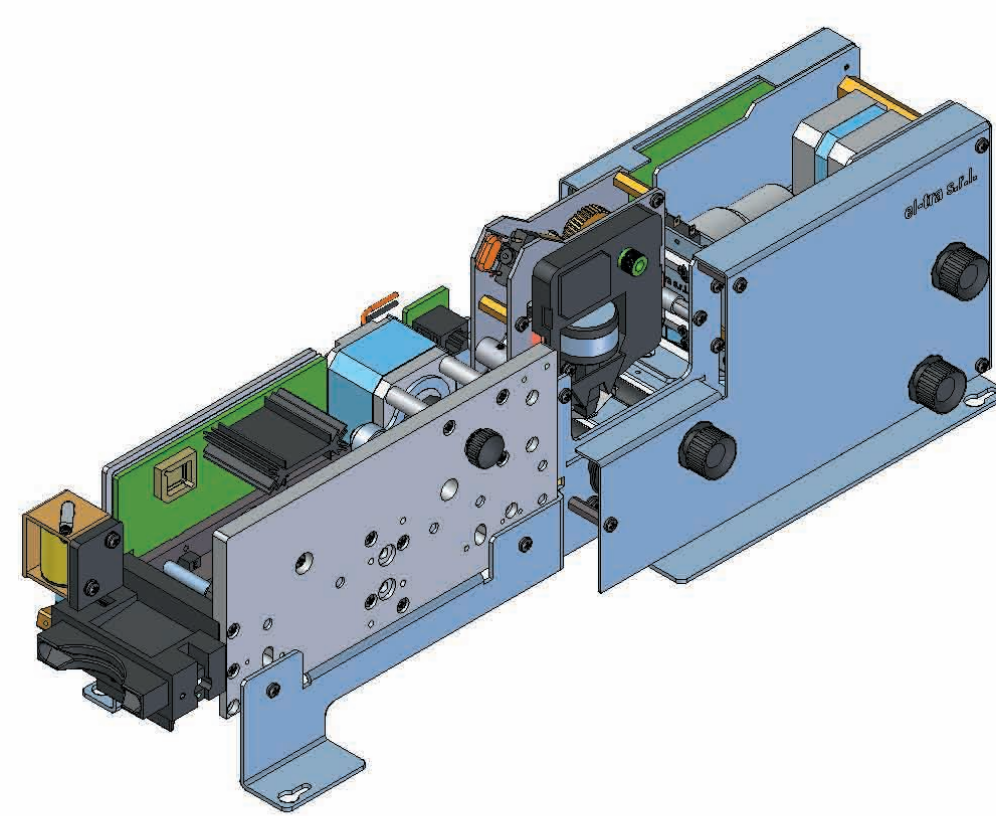

ELTRASISTEMI

ticketing & toll solutions

ELTRAMOTORWAYS

RFID / Magnetic System

ENTRY

TIM - EL5000/6000 SERIES
Ticket issuing machine

ATIM - EL200/400 SERIES
Automatic ticket issuing machine

EXIT

EL2000 SERIES
Reader/encoder module

EL3000 SERIES
Toll payment parking

EL8000 SERIES
Reader/encoder module with ticket parking

ATPM - EL500/600 SERIES
Automatic toll payment machine