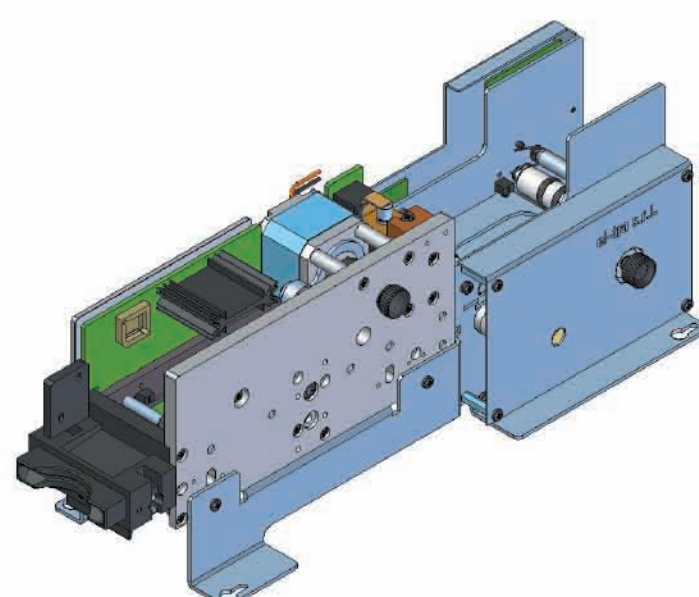

ELTRASISTEMI

ticketing & toll solutions

ELTRAMOTORWAYS

RFID / Magnetic System

ENTRY

TIM - EL5000/6000 SERIES
Ticket issuing machine

ATIM - EL200/400 SERIES
Automatic ticket issuing machine

EXIT

EL2000 SERIES
Reader/encoder module

EL3000 SERIES
Toll payment parking

EL8000 SERIES
Reader/encoder module with ticket parking

ATPM - EL500/600 SERIES
Automatic toll payment machine