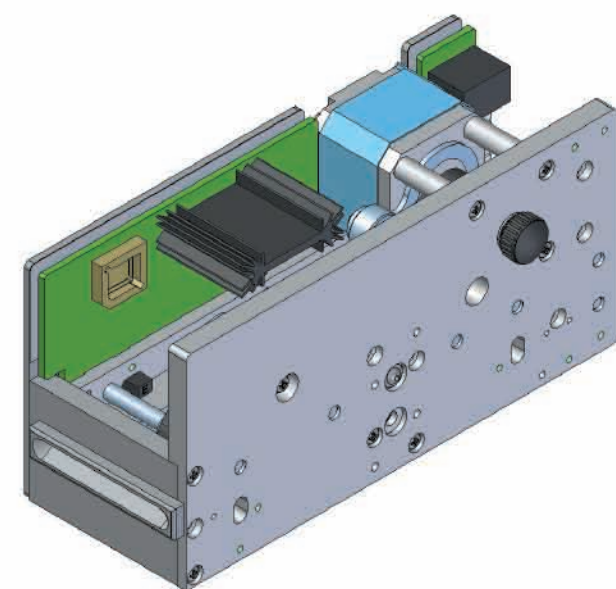

ELTRASISTEMI

ticketing & toll solutions

ELTRAMOTORWAYS

RFID / Magnetic System

ENTRY

TIM - EL5000/6000 SERIES
Ticket issuing machine

ATIM - EL200/400 SERIES
Automatic ticket issuing machine

EXIT

EL2000 SERIES
Reader/encoder module

EL3000 SERIES
Toll payment parking

EL8000 SERIES
Reader/encoder module with ticket parking

ATPM - EL500/600 SERIES
Automatic toll payment machine