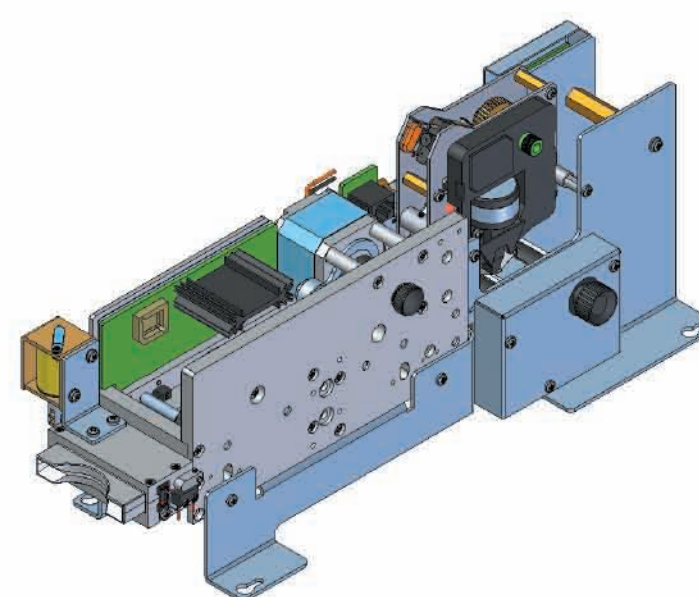

ELTRASISTEMI

ticketing & toll solutions

ELTRAMOTORWAYS

RFID / Magnetic System

ENTRY

TIM - EL5000/6000 SERIES
Ticket issuing machine

ATIM - EL200/400 SERIES
Automatic ticket issuing machine

EXIT

EL2000 SERIES
Reader/encoder module

EL3000 SERIES
Toll payment parking

EL8000 SERIES
Reader/encoder module with ticket parking

ATPM - EL500/600 SERIES
Automatic toll payment machine