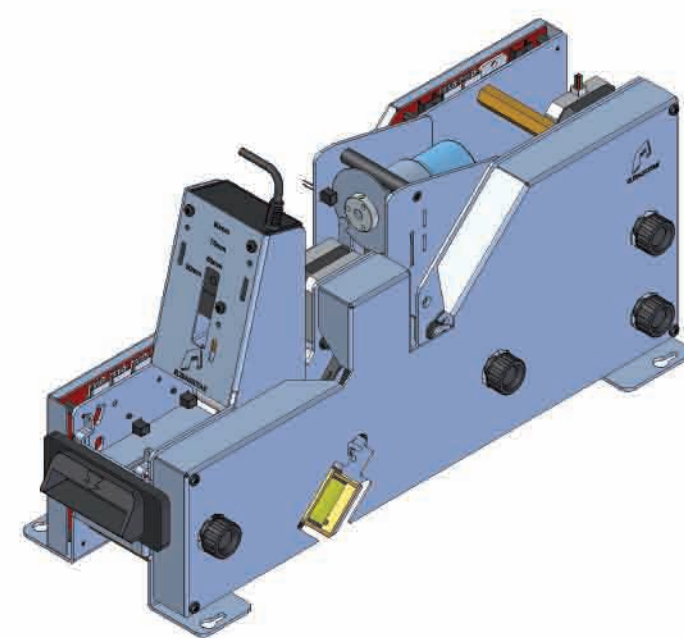

ELTRASISTEMI

ticketing & toll solutions

ELTRA TRANSIT

RFID / Magnetic System

TIM - EL5000 SERIES
Ticket issuing machine

TVM - EL3000 SERIES
Ticket validating machine with flap

ENTRY

ACCESS

ALL-IN-ONE

TVM - EL3000 SERIES
Ticket validating machine

CCD - ELS00000 SERIES
Compact Card Dispenser

BUS - TRAM

TVM - BUS SERIES
Ticket / Card Validating Machine

RFID - TICKET / CARD

MAGNETIC TICKET / CARD