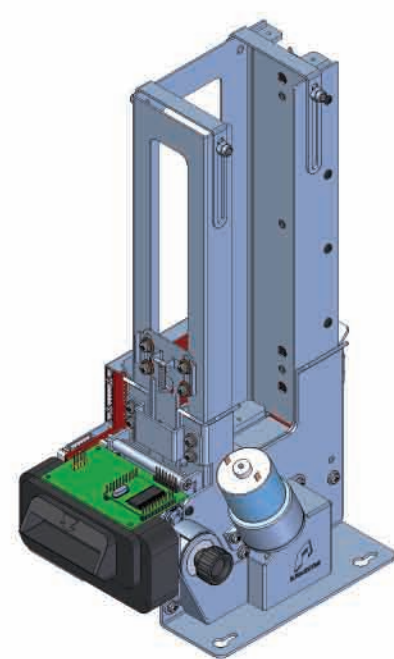

ELTRASISTEMI

ticketing & toll solutions

ELTRA TRANSIT

RFID / Magnetic System

TIM - EL5000 SERIES
Ticket issuing machine

TVM - EL3000 SERIES
Ticket validating machine with flap

ENTRY

ACCESS

ALL-IN-ONE

TVM - EL3000 SERIES
Ticket validating machine

CCD - ELS00000 SERIES
Compact Card Dispenser

BUS - TRAM

TVM - BUS SERIES
Ticket / Card Validating Machine

RFID - TICKET / CARD

MAGNETIC TICKET / CARD