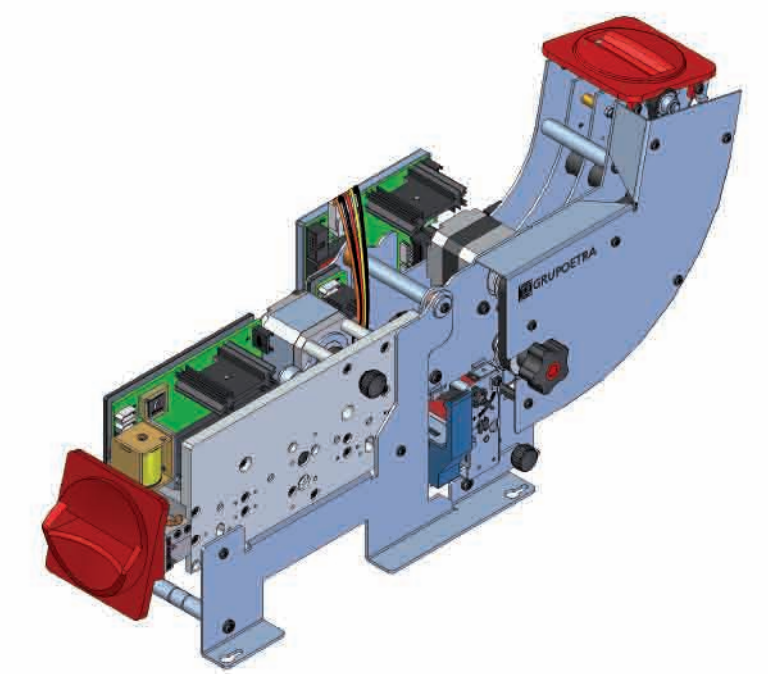

ELTRASISTEMI

ticketing & toll solutions

ELTRA TRANSIT

RFID / Magnetic System

TIM - EL5000 SERIES
Ticket issuing machine

TVM - EL3000 SERIES
Ticket validating machine with flap

ENTRY

ACCESS

ALL-IN-ONE

TVM - EL3000 SERIES
Ticket validating machine

CCD - ELS00000 SERIES
Compact Card Dispenser

BUS - TRAM

TVM - BUS SERIES
Ticket / Card Validating Machine

RFID - TICKET / CARD

MAGNETIC TICKET / CARD