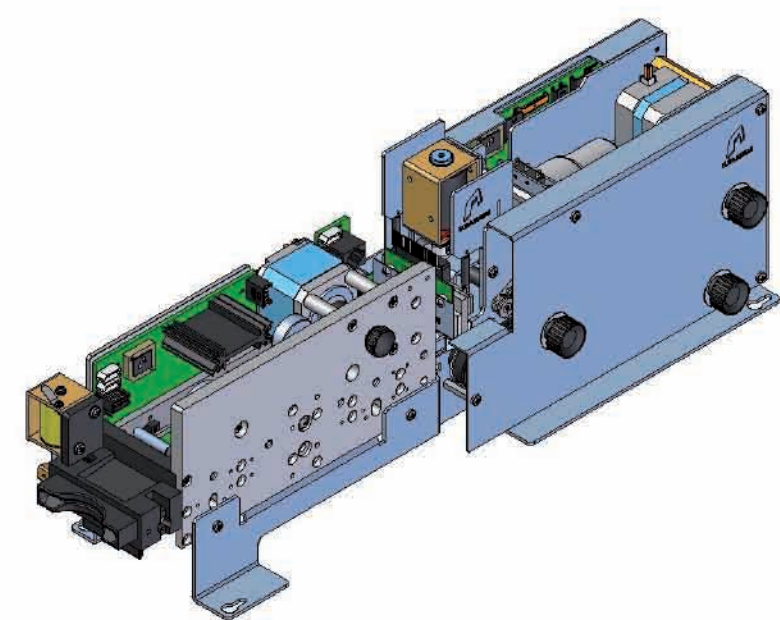

ELTRASISTEMI

ticketing & toll solutions

ELTRA TRANSIT

RFID / Magnetic System

TIM - EL5000 SERIES
Ticket issuing machine

TVM - EL3000 SERIES
Ticket validating machine with flap

ENTRY

ACCESS

ALL-IN-ONE

TVM - EL3000 SERIES
Ticket validating machine

CCD - ELS00000 SERIES
Compact Card Dispenser

BUS - TRAM

TVM - BUS SERIES
Ticket / Card Validating Machine

RFID - TICKET / CARD

MAGNETIC TICKET / CARD