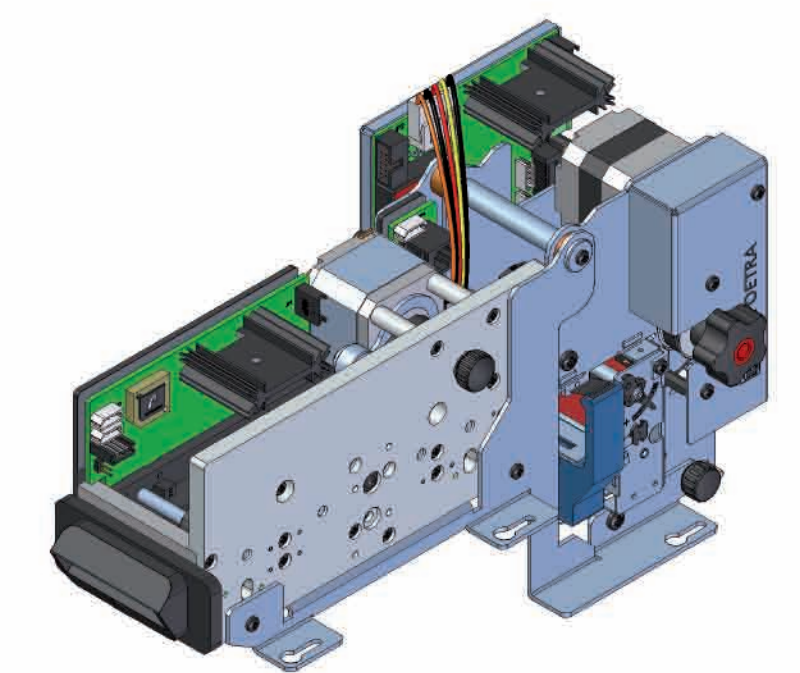

ELTRASISTEMI

ticketing & toll solutions

ELTRA TRANSIT

RFID / Magnetic System

TIM - EL5000 SERIES
Ticket issuing machine

TVM - EL3000 SERIES
Ticket validating machine with flap

ENTRY

ACCESS

ALL-IN-ONE

TVM - EL3000 SERIES
Ticket validating machine

CCD - ELS00000 SERIES
Compact Card Dispenser

BUS - TRAM

TVM - BUS SERIES
Ticket / Card Validating Machine

RFID - TICKET / CARD

MAGNETIC TICKET / CARD