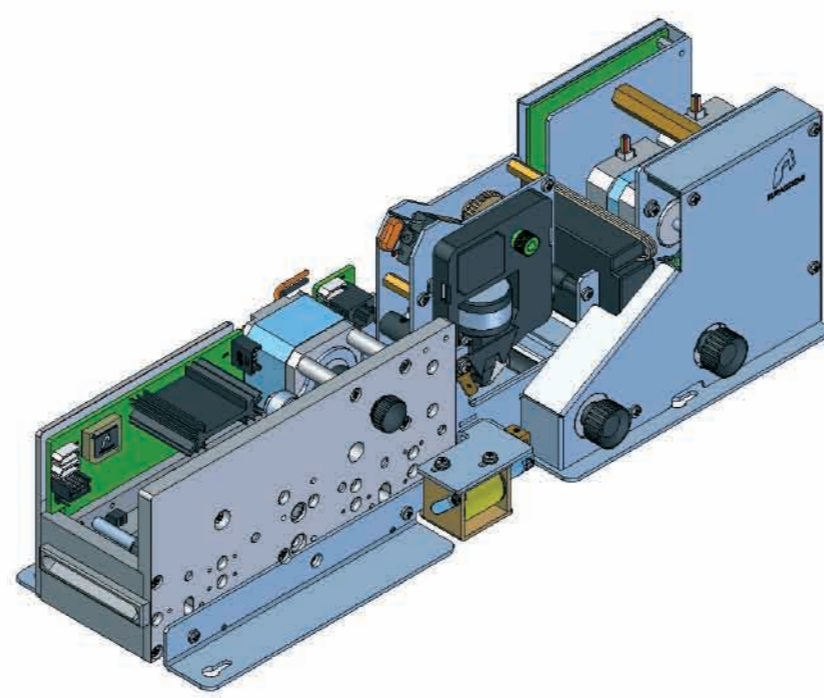

ELTRASISTEMI
ticketing & toll solutions

B S L Ticketprint

ELTRAPARKING

RFID / Barcode / Magnetic System

ENTRY

TIM - EL1000 SERIES
Ticket issuing machine

MAGNETIC ISO 12.7mm

MAGNETIC CENTRAL 6.3mm

PAYMENT

TPM - EL3000 SERIES
Toll payment machine

**RFID - MIFARE 14443A/B
MIFARE 15693**

SMART CARD

EXIT

EL2000 SERIES
Reader/encoder module

BARCODE