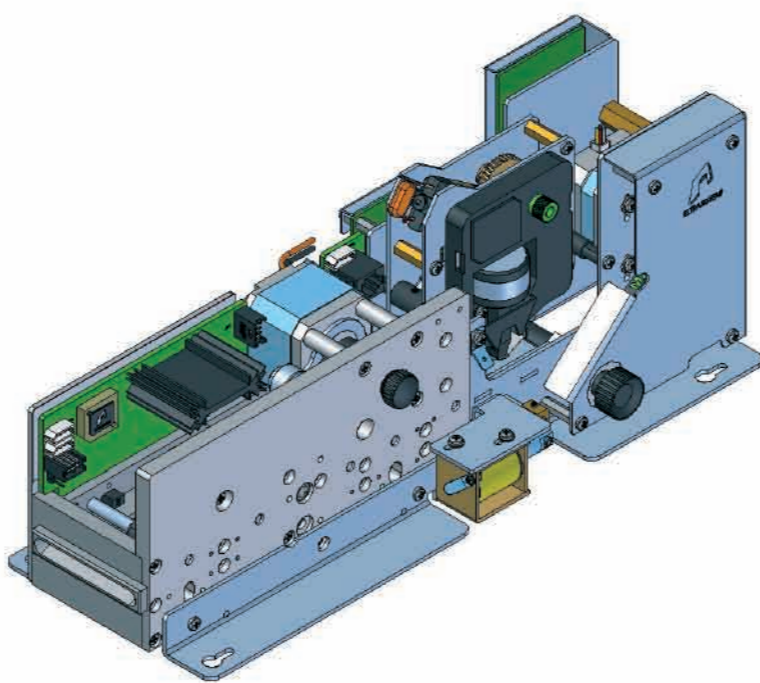

ELTRASISTEMI
ticketing & toll solutions

B S L Ticketprint

ELTRAPARKING

RFID / Barcode / Magnetic System

ENTRY

TIM - EL1000 SERIES
Ticket issuing machine

MAGNETIC ISO 12.7mm

MAGNETIC CENTRAL 6.3mm

PAYMENT

TPM - EL3000 SERIES
Toll payment machine

**RFID - MIFARE 14443A/B
MIFARE 15693**

SMART CARD

EXIT

EL2000 SERIES
Reader/encoder module

BARCODE