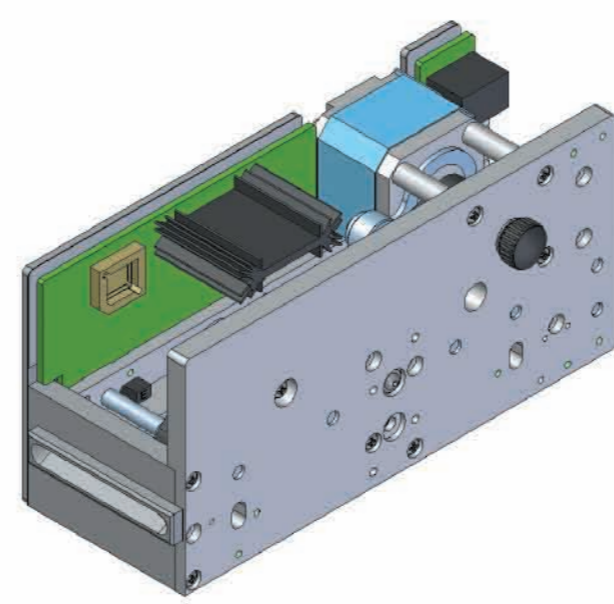

ELTRASISTEMI
ticketing & toll solutions

B S L Ticketprint

ELTRAPARKING

RFID / Barcode / Magnetic System

ENTRY

TIM - EL1000 SERIES
Ticket issuing machine

MAGNETIC ISO 12.7mm

MAGNETIC CENTRAL 6.3mm

PAYMENT

TPM - EL3000 SERIES
Toll payment machine

**RFID - MIFARE 14443A/B
MIFARE 15693**

SMART CARD

EXIT

EL2000 SERIES
Reader/encoder module

BARCODE