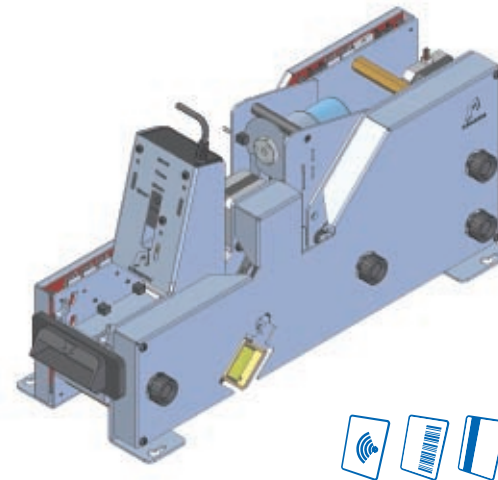

ELTRASISTEMI
ticketing & toll solutions

NEW 2010

ENTRY

BTD - EL9000 SERIES
Barcode ticket dispenser

PAYMENT

BTV - EL4000 SERIES
Barcode ticket validator

EXIT

BTR - EL0000 SERIES
Barcode ticket reader

ALL-IN-ONE

BTD - 9000 SERIES - ALL-IN-ONE: all functionalities in ONE unit
Dispenser + Validator + Reader

BARCODE - TRANSVERSAL

BARCODE - LONGITUDINAL

MAGNETIC ISO 12.7 mm

MAGNETIC CENTRAL 6.3 mm

RFID - MIFARE 14443A/B
MIFARE 15693

ELTRASISTEMI
ticketing & toll solutions

NEW 2010

CCD - ELS00000 SERIES
Compact Card Dispenser

CARD DISPENSER LINE

CCD - ELS05020 SERIES
Compact Card Dispenser
+ RFID

CDU - ELS10000 SERIES
Compact Dispenser Unit w/capture
+ RFID

CDU - ELS20000 SERIES
Card Dispenser Unit w/thermal printer
+ Capture + Barcode + RFID

MCDU - ELS50000 SERIES
Magnetic Card Dispenser Unit
+ RFID

NEW Modular Card Dispenser Line with removable cartridge for 300/600/900 cards (thickness = 0.80 mm)