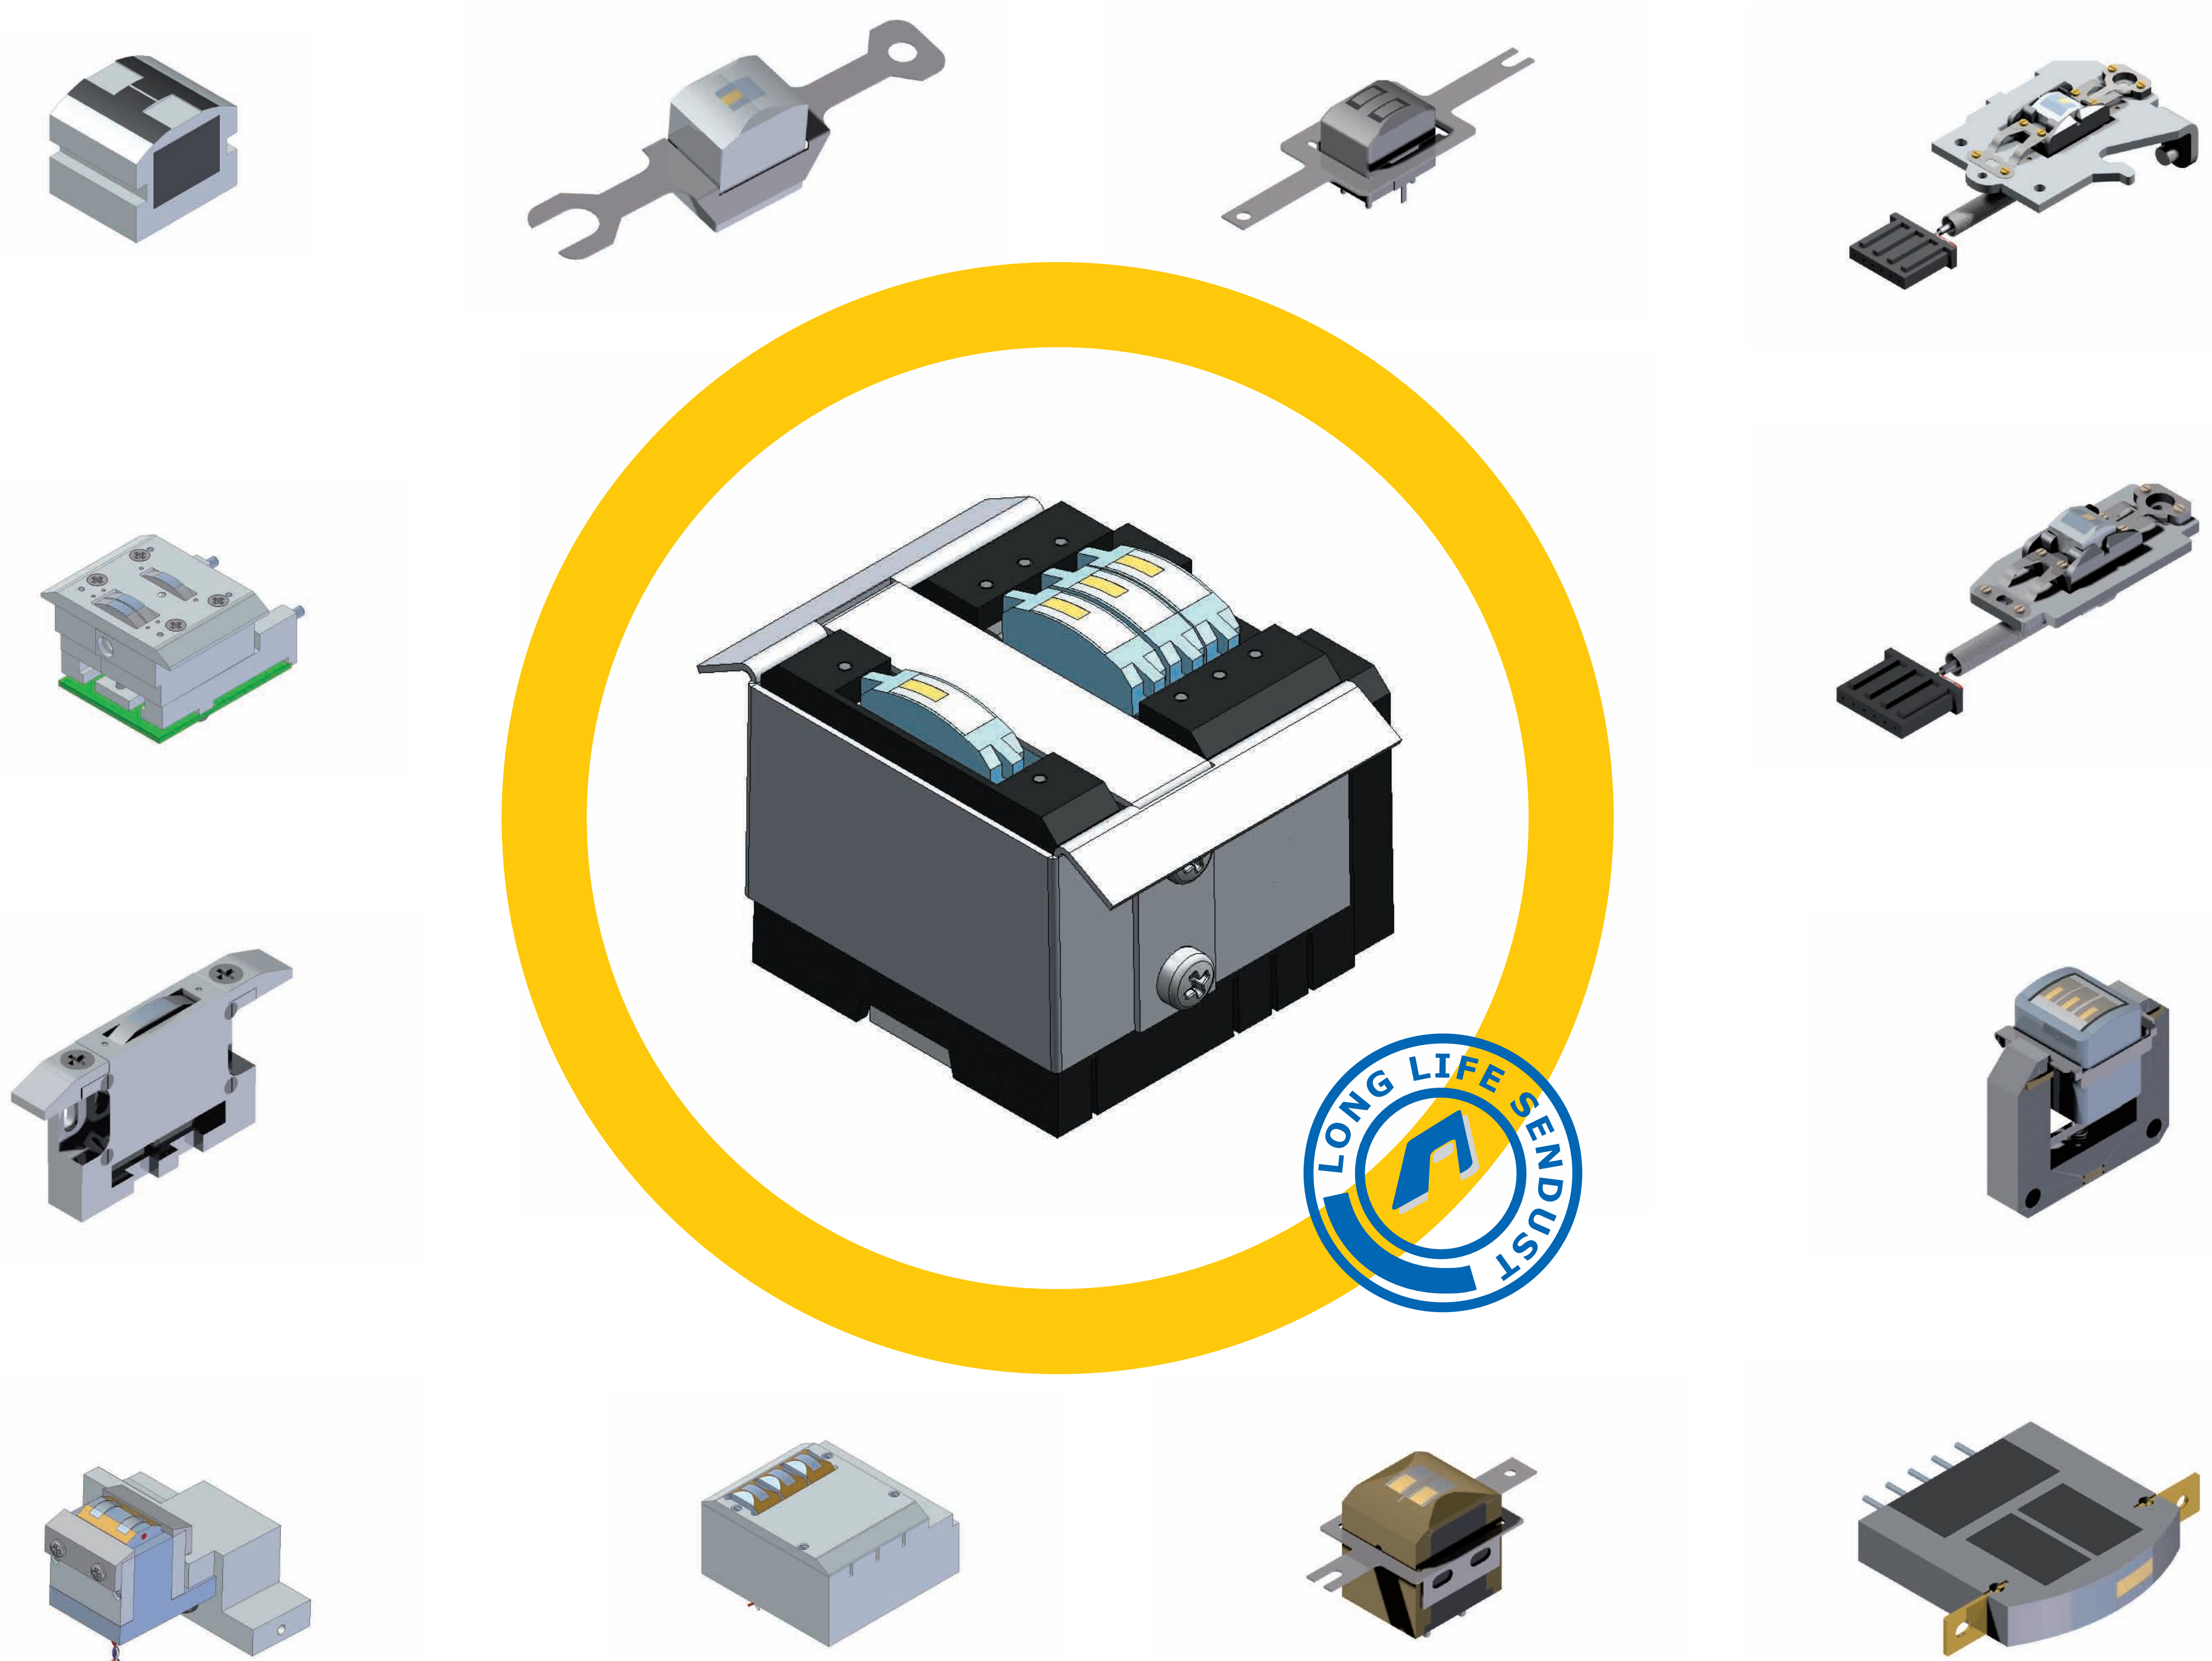

**ELTRASISTEMI**  
ticketing & toll solutions

**ELTRADIGITALHEADS**

## Magnetic heads for several applications:

- credit card encoders
- processing of credit cards (ISO standard)
- processing of passbooks CMC7 or INK systems
- toll systems
- access control